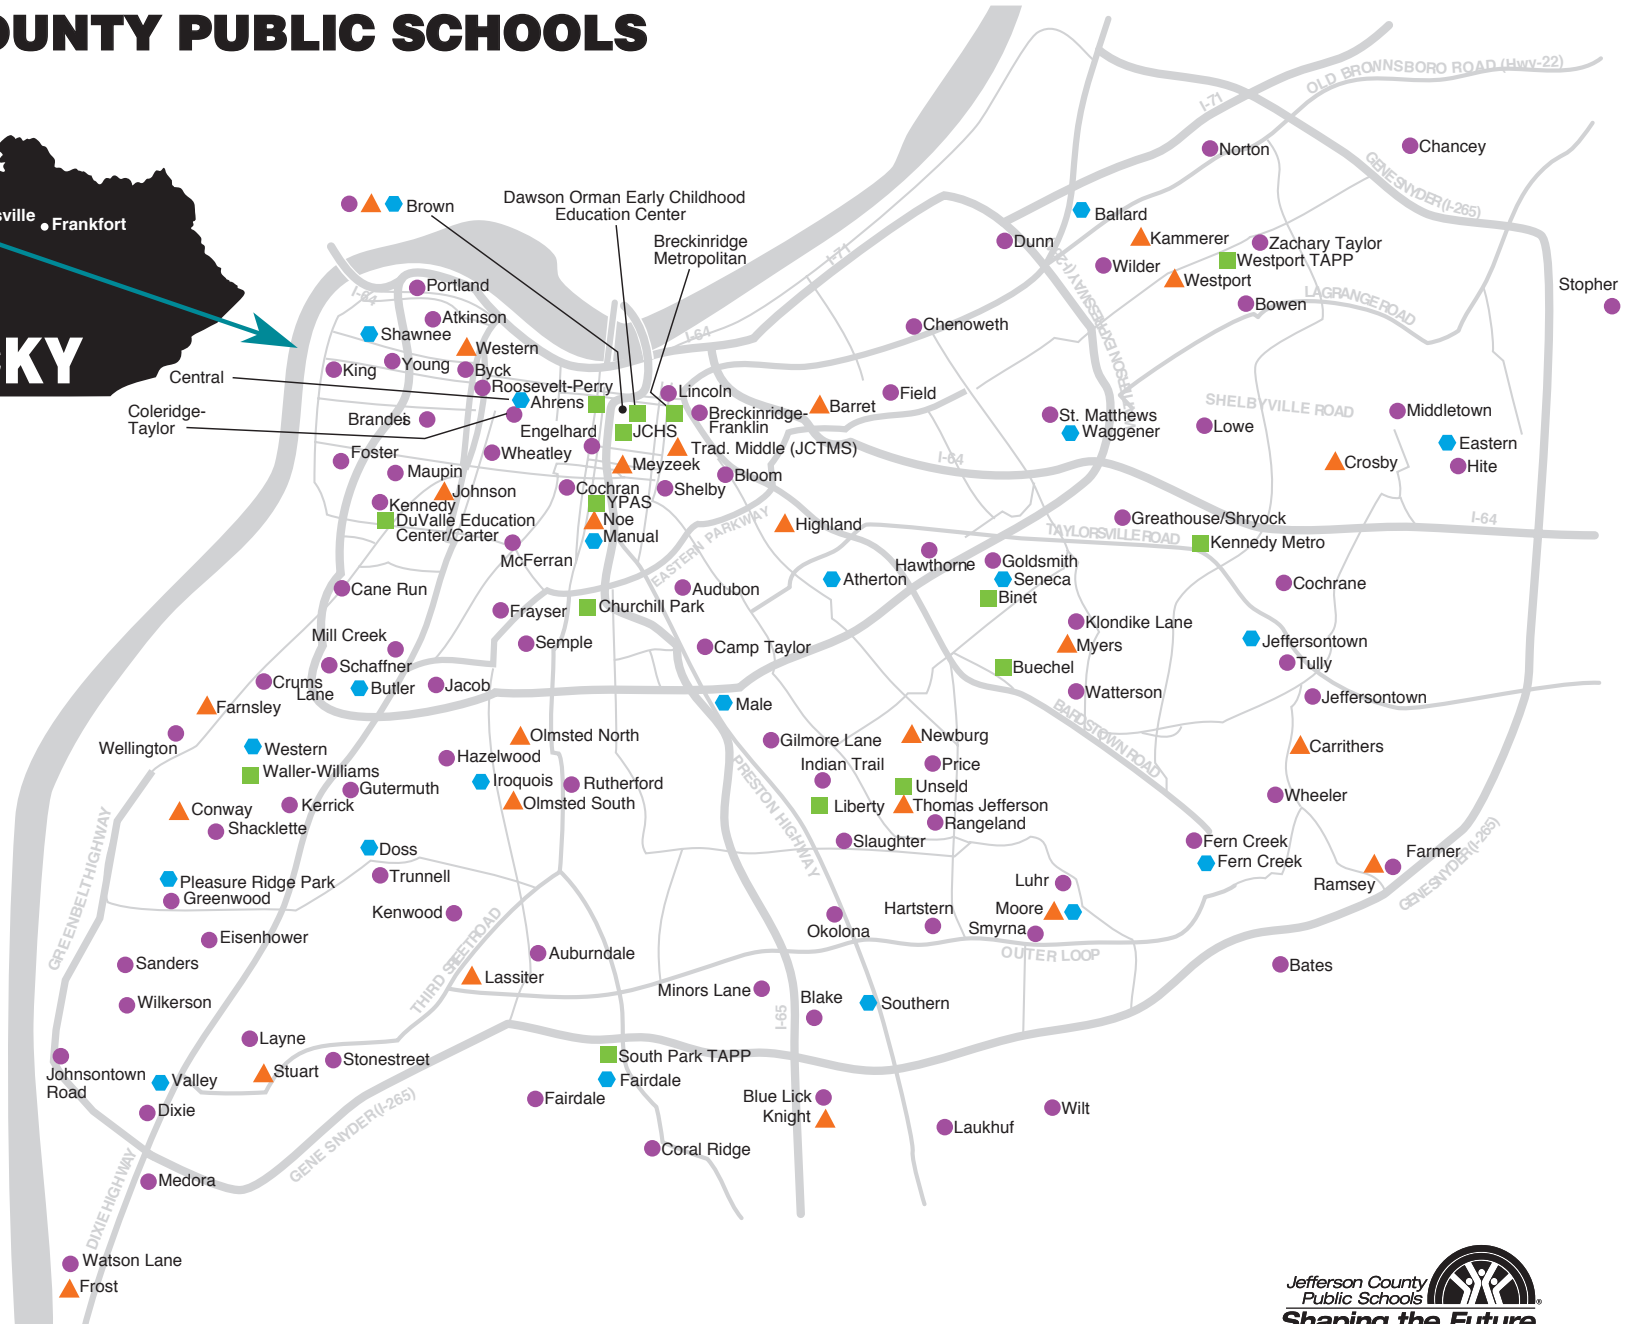

JEFFERSON COUNTY PUBLIC SCHOOLS

DISTRICT MAP

KENTUCKY

This map was revised on 12/17/13.

- Elementary Schools
- ▲ Middle Schools
- ◆ High Schools
- Specialized Schools